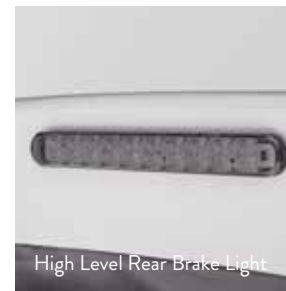

Head Partition

Prices are ex-works and are subject to delivery charges and the VAT rate applicable at the date of supply.

*A left hand ramp is available on HBX-403, HBX-506, HBX-511 models. Unless specified at the time of order a right hand ramp will be fitted.

**Price is for Padded Breast and Breeching bars fitted at time of order.

***Price is for Alloy Wheels fitted at time of order. (Excludes Spare Wheel).

#Supplied loose, requires fitting to trailer. Camera only, links to mobile device.

13 to 7 pin Towing Electric Plug adaptor £12   Trailer Aid £86   Coupling Head Security Lock £172

Optional accessories have been priced as factory fit items, ordered with your trailer. If ordered at a later date, your distributor may need to fit the items, which could result in fitting charges being incurred. Dimensions and weights are given as a guide only. We reserve the right to alter specifications without notice. © Ifor Williams Trailers Ltd 2022. All rights reserved.

High Level Rear Brake Light